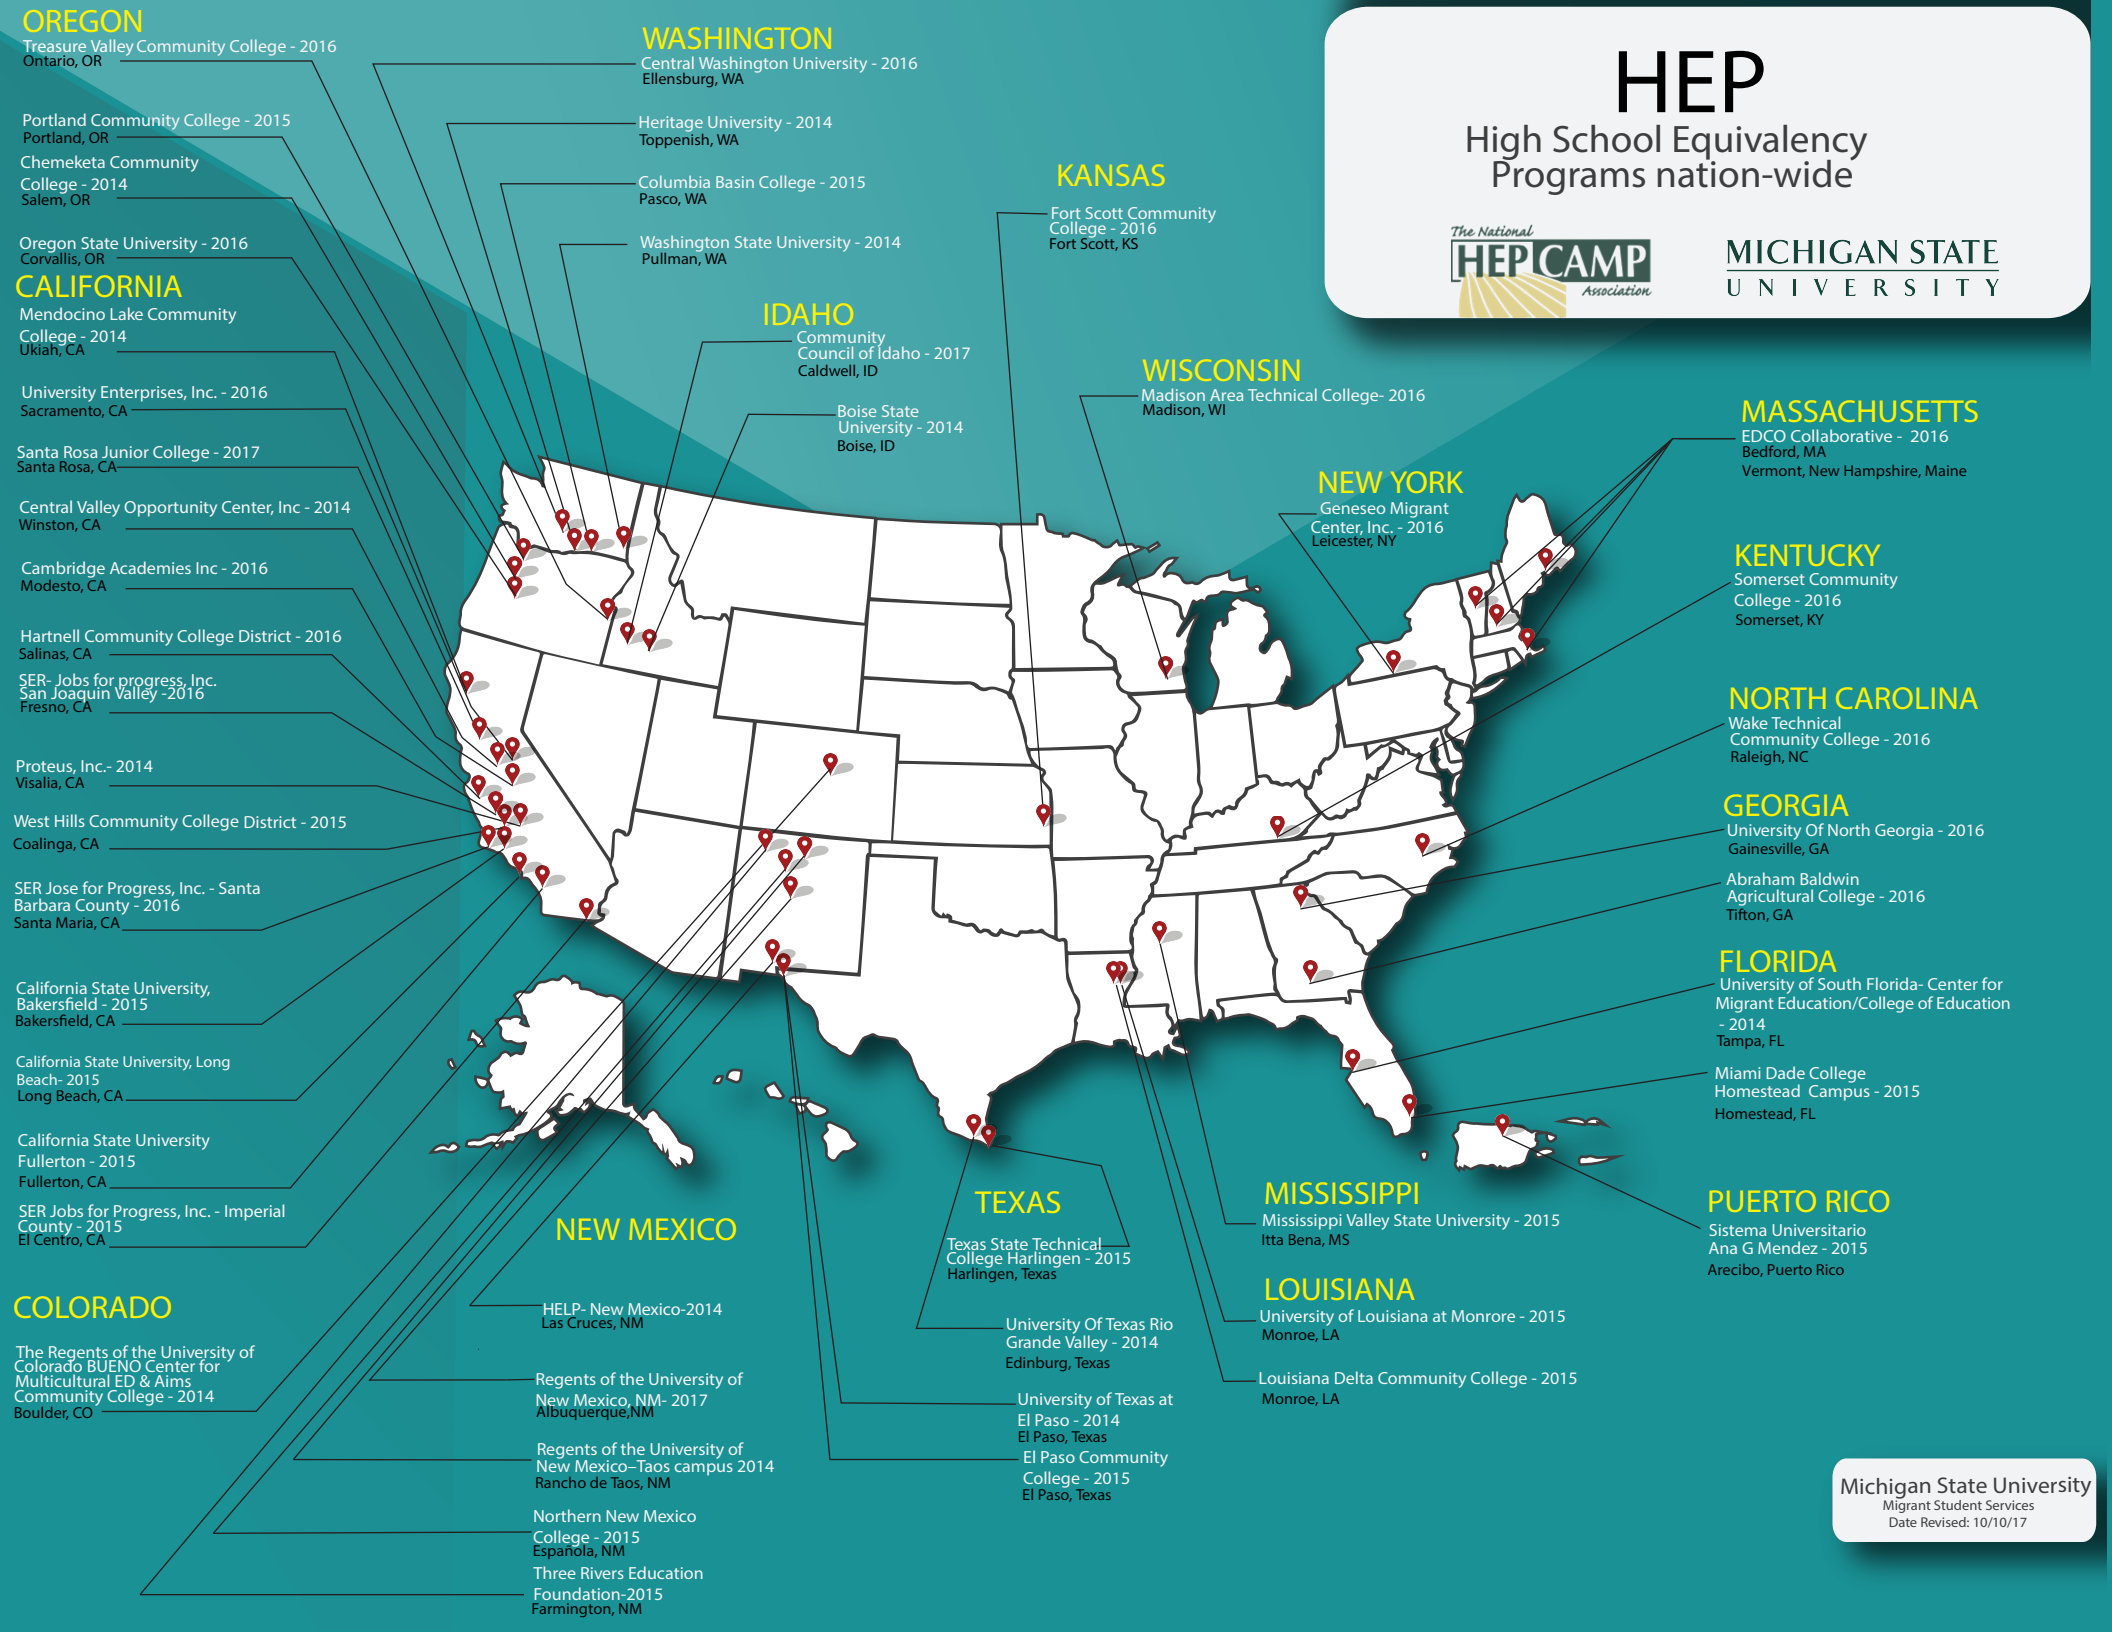

HEP

High School Equivalency Programs nation-wide

MICHIGAN STATE UNIVERSITY

OREGON
Treasure Valley Community College - 2016
Ontario, OR

Portland Community College - 2015
Portland, OR
Chemeketa Community College - 2014
Salem, OR

Oregon State University - 2016
Corvallis, OR

CALIFORNIA
Mendocino Lake Community College - 2014
Ukiah, CA

University Enterprises, Inc. - 2016
Sacramento, CA

Santa Rosa Junior College - 2017
Santa Rosa, CA

California State University, Long Beach- 2015
Long Beach, CA

California State University Fullerton - 2015
Fullerton, CA

SER Jobs for Progress, Inc. - Imperial County - 2015
El Centro, CA

COLORADO
The Regents of the University of Colorado BUENO Center for Multicultural ED & Aims Community College - 2014
Boulder, CO

WASHINGTON
Central Washington University - 2016
Ellensburg, WA

Heritage University - 2014
Toppenish, WA

Columbia Basin College - 2015
Pasco, WA

Washington State University - 2014
Pullman, WA

IDAHO
Community Council of Idaho - 2017
Caldwell, ID